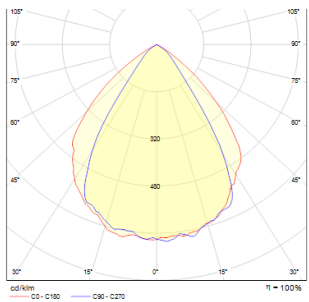

LED 3W 86 lm Ra 80

Angular wall lamp with integrated LED for unidirectional illumination.

RP EUR incl. VAT

R12552	PEKKO wall white 230V LED 3W 67° IP54 3000K	68,00
R12553	PEKKO wall black 230V LED 3W 67° IP54 3000K	68,00

IP54