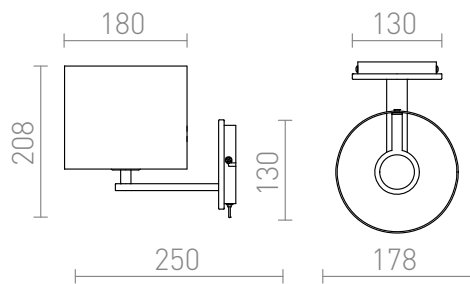

PENTHOUSE

Wall light with a plastic shade and a chrome-plated base.

RP EUR incl. VAT

R11979

PENTHOUSE wall white PVC chrome 230V
E27 42W

120,00

3D model

manual