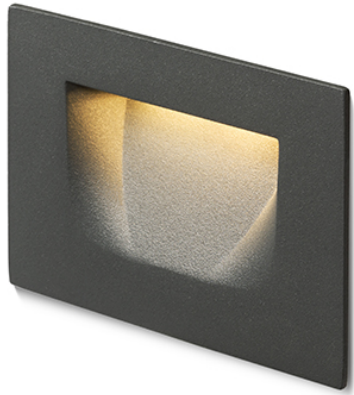

PER

LED 3W 76 lm Ra 80

Recessed wall light with integrated LED. Suitable for indoor and outdoor use as orientation lighting of paths, stairs or terraces.

RP EUR incl. VAT

R12576	PER recessed white 230V LED 3W IP54 3000K	48,00
R12577	PER recessed anthracite grey 230V LED 3W IP54 3000K	48,00