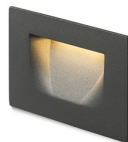

LED 3W 76 lm Ra 80

Recessed wall light with integrated LED. Suitable for indoor and outdoor use as orientation lighting of paths, stairs or terraces.

RP EUR incl. VAT

R12576	PER recessed white 230V LED 3W IP54 3000K	48,00
R12577	PER recessed anthracite grey 230V LED 3W IP54 3000K	48,00

IP54