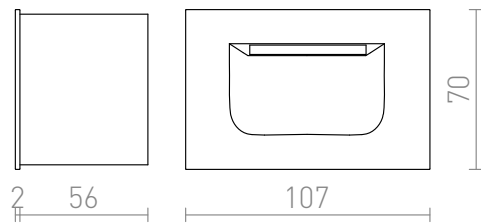

PER

LED 3W 76 lm Ra 80

Recessed wall light with integrated LED. Suitable for indoor and outdoor use as orientation lighting of paths, stairs or terraces.

RP EUR incl. VAT

R12576	PER recessed white 230V LED 3W IP54 3000K	48,00
R12577	PER recessed anthracite grey 230V LED 3W IP54 3000K	48,00

IP54

 3D model

 manual