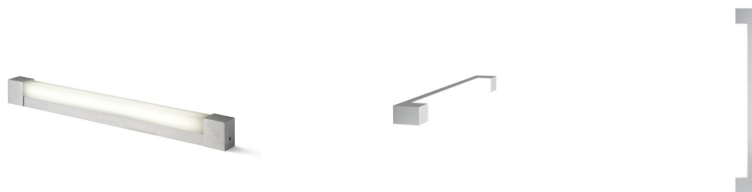

Linear light for fluorescent tubes suitable above mirrors, in aluminum or white painted. Can be installed in wet environments.

RP EUR incl. VAT

R10264	PERISA 60 wall brushed aluminum 230V G5 14W IP44	129,00
R10262	PERISA 60 wall white 230V G5 14W IP44	129,00

IP44