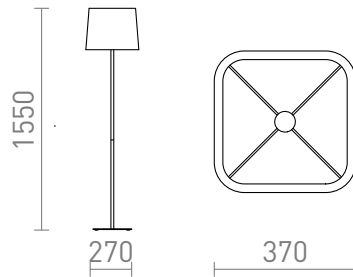

## PERTH FLOOR

Floor lamp with an angular textile shade and metal base.

RP EUR incl. VAT

<b>R13665</b>	PERTH floor beige/white 230V E27 20W	<b>198,00</b>
<b>R13666</b>	PERTH floor black/black 230V E27 20W	<b>198,00</b>