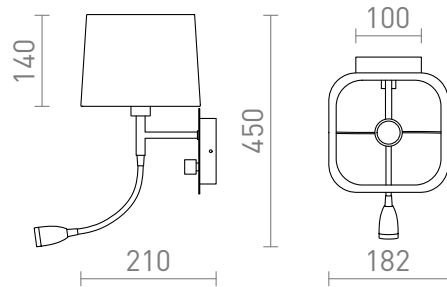

## PERTH WALL

**LED 15+3W 150 lm Ra 80**

Wall lamp with an angular textile shade and LED spotlight on gooseneck. The two light sources can be controlled individually via a rotary switch on the angular base.

RP EUR incl. VAT

<b>R13661</b>	PERTH wall with LED spotlight beige/white chrome 230V E14 LED 15+3W 30° 3000K	<b>120,00</b>
<b>R13662</b>	PERTH wall with LED spotlight black/black chrome 230V E14 LED 15+3W 30° 3000K	<b>120,00</b>