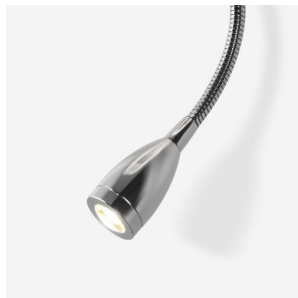

## PERTH WALL

**LED 15+3W 150 lm Ra 80**

Wall lamp with an angular textile shade and LED spotlight on gooseneck. The two light sources can be controlled individually via a rotary switch on the angular base.

RP EUR incl. VAT

<b>R13661</b>	PERTH wall with LED spotlight beige/white chrome 230V E14 LED 15+3W 30° 3000K	<b>120,00</b>
<b>R13662</b>	PERTH wall with LED spotlight black/black chrome 230V E14 LED 15+3W 30° 3000K	<b>120,00</b>