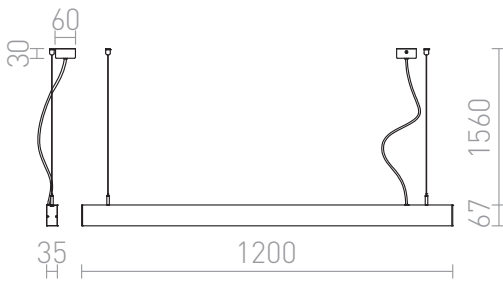

PESANTE 35

LED 40W 4200 lm Ra 80

Linear pendent light with integrated LED suitable for modern interiors.

RP EUR incl. VAT

R12718	PESANTE 35 pendent anodized aluminum 230V LED 40W 3000K	158,00
R12719	PESANTE 35 pendent black 230V LED 40W 3000K	158,00