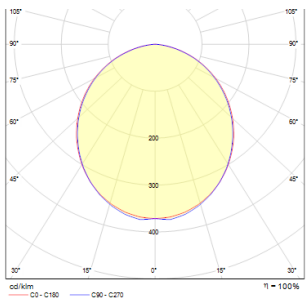

PESANTE 35

LED 40W 4200 lm Ra 80

Linear pendent light with integrated LED suitable for modern interiors.

RP EUR incl. VAT

R12718	PESANTE 35 pendent anodized aluminum 230V LED 40W 3000K	158,00
R12719	PESANTE 35 pendent black 230V LED 40W 3000K	158,00