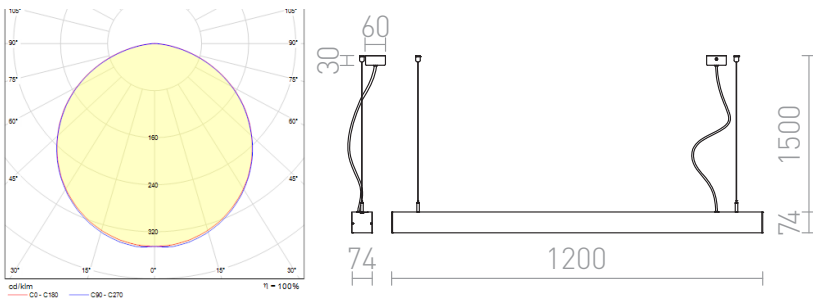

PESANTE 75

LED 40W 4200 lm Ra 80

Linear pendent light with integrated LED suitable for modern interiors.

RP EUR incl. VAT

R12720	PESANTE 75 pendent anodized aluminum 230V LED 40W 3000K	220,00
R12721	PESANTE 75 pendent black 230V LED 40W 3000K	220,00