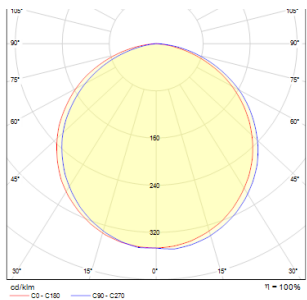

# PESANTE 90

**LED 40W 4200 lm Ra 80**

Recessed linear LED profile for drywall ceilings. Suitable for modern interiors.

RP EUR incl. VAT

**R12722**

PESANTE 90 recessed white 230V LED 40W  
3000K

**158,00**

3D model