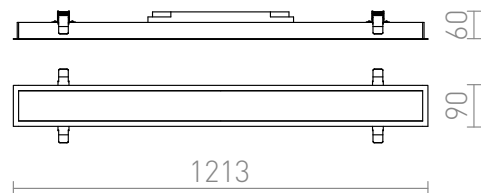

# PESANTE 90

**LED 40W 4200 lm Ra 80**

Recessed linear LED profile for drywall ceilings. Suitable for modern interiors.

RP EUR incl. VAT

**R12722**

PESANTE 90 recessed white 230V LED 40W  
3000K

**158,00**

3D model