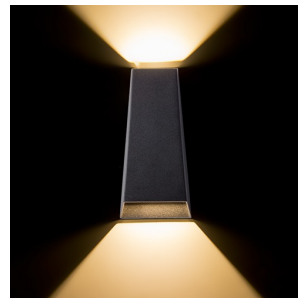

PIA

LED 2x3W 270 lm Ra 80

Outdoor UP/DOWN wall lamp of die-cast aluminum with integrated LED.

RP EUR incl. VAT

**R12010**

PIA wall anthracite grey 230V LED 2x3W  
IP54 3000K

**58,00**

IP54