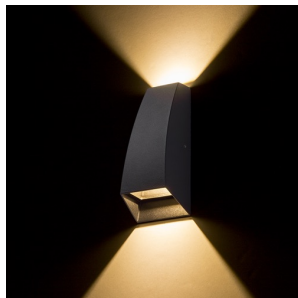

PIA

LED 2x3W 270 lm Ra 80

Outdoor UP/DOWN wall lamp of die-cast aluminum with integrated LED.

RP EUR incl. VAT

**R12010**

PIA wall anthracite grey 230V LED 2x3W  
IP54 3000K

**58,00**

IP54