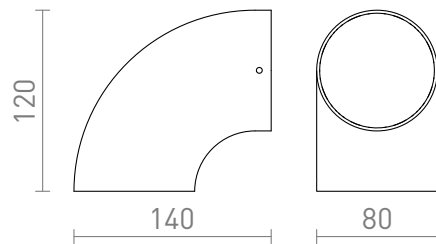

NEW

PIPER

LED 6W 489 lm Ra 80

Tube-shaped outdoor wall light with built in LED for downward illumination.

RP EUR incl. VAT

R13560

PIPER wall anthracite grey 230V LED 6W
IP54 3000K

68,00

IP54

 3D model

 manual