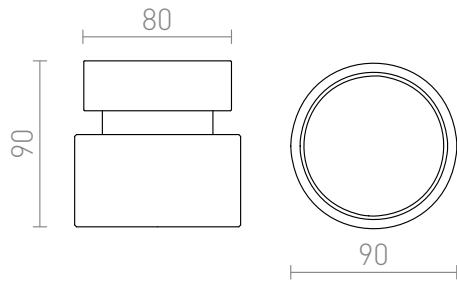

# PIXIE CEILING

Ceiling light of aluminum for energy saving LED light sources with GX53 fitting.

RP EUR incl. VAT

<b>R11770</b>	PIXIE ceiling white chrome 230V LED GX53 7W	<b>98,00</b>
<b>R11771</b>	PIXIE ceiling black chrome 230V LED GX53 7W	<b>98,00</b>

3D model

manual

G12340