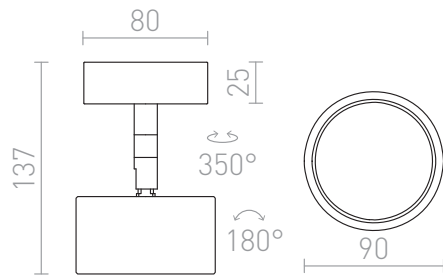

PIXIE DIRECTIONAL

Directional lamp on a base with a GX53 socket for energy efficient LED light sources.

RP EUR incl. VAT

R11772	PIXIE directional white chrome 230V LED GX53 7W	120,00
R11773	PIXIE directional black chrome 230V LED GX53 7W	98,00

 3D model

 manual

G12340