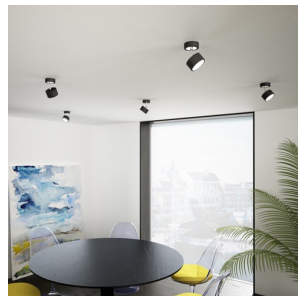

PIXIE DIRECTIONAL

Directional lamp on a base with a GX53 socket for energy efficient LED light sources.

RP EUR incl. VAT

R11772	PIXIE directional white chrome 230V LED GX53 7W	120,00
R11773	PIXIE directional black chrome 230V LED GX53 7W	98,00