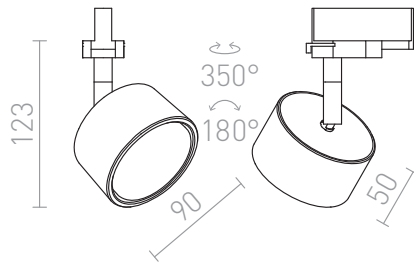

PIXIE FOR 3-CIRCUIT TRACK

Directional light of aluminum with adapter for 3-circuit tracks.
Designed for energy saving light sources with a GX53 fitting.

RP EUR incl. VAT

R10640	PIXIE for 3-circuit tracks silver grey chrome 230V LED GX53 7W	129,00
R10644	PIXIE for 3-circuit tracks white chrome 230V LED GX53 7W	129,00
R10645	PIXIE for 3-circuit tracks black chrome 230V LED GX53 7W	129,00

 3D model

 manual

G12340