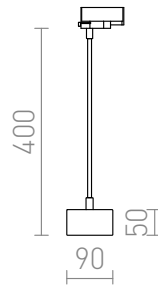

PIXIE ON GOOSE NECK FOR 3-CIRCUIT TRACK

Directional light of aluminum with adapter for 3-circuit tracks. Designed for energy saving light sources with a GX53 fitting.

RP EUR incl. VAT

R10641	PIXIE on goose neck for 3-circuit tracks silver grey chrome 230V LED GX53 7W	138,00
R11768	PIXIE on goose neck for 3-circuit tracks white 230V LED GX53 7W	138,00
R11769	PIXIE on goose neck for 3-circuit tracks black 230V LED GX53 7W	138,00