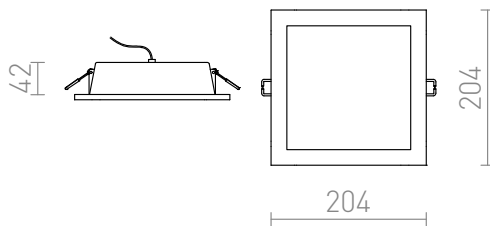

# PLATEIA

**LED 20W 1600 lm Ra 80**

Recessed angular light with integrated LED and a frosted acrylic diffuser.

RP EUR incl. VAT

**R10397**

PLATEIA recessed white 230V/700mA LED  
20W 3000K

**48,00**

3D model

manual

14,5/14,5

0,8

.ies data