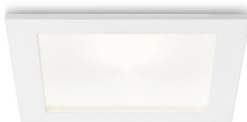

# PLATEIA

**LED 20W 1600 lm Ra 80**

Recessed angular light with integrated LED and a frosted acrylic diffuser.

RP EUR incl. VAT

**R10397**

PLATEIA recessed white 230V/700mA LED  
20W 3000K

**48,00**

3D model