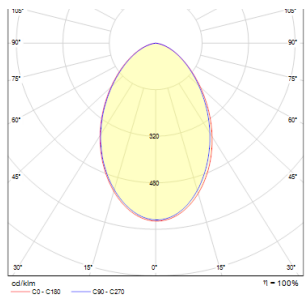

# PLATEIA

**LED 20W 1600 lm Ra 80**

Recessed angular light with integrated LED and a frosted acrylic diffuser.

RP EUR incl. VAT

**R10397**

PLATEIA recessed white 230V/700mA LED  
20W 3000K

**48,00**

3D model

manual

14,5/14,5

0,8

.ies data