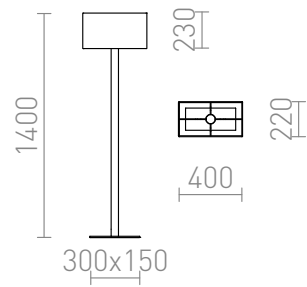

PLAZA FLOOR

Floor lamp with a textured textile shade.

RP EUR incl. VAT

R11984

PLAZA floor white chrome 230V E27 42W

320,00

3D model

manual