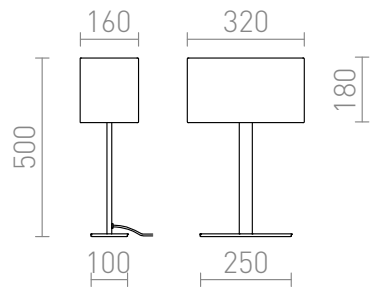

PLAZA M TABLE

Desk lamp with a structured textile shade.

RP EUR incl. VAT

R11983

PLAZA M table white chrome 230V E27 42W

150,00

3D model

manual