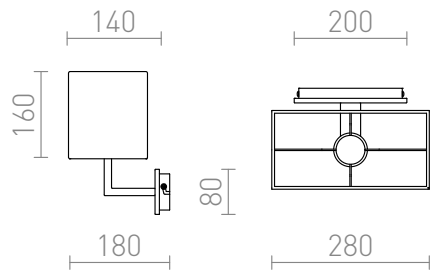

PLAZA WALL

Wall lamp with a textured textile shade.

RP EUR incl. VAT

R11981

PLAZA wall white chrome 230V E27 42W

98,00

3D model

PDF manual