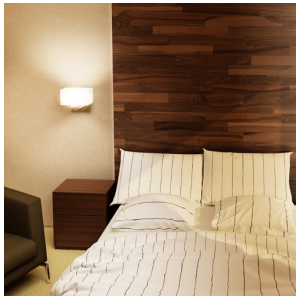

PLAZA WALL

Wall lamp with a textured textile shade.

RP EUR incl. VAT

R11981

PLAZA wall white chrome 230V E27 42W

98,00

3D model

PDF manual