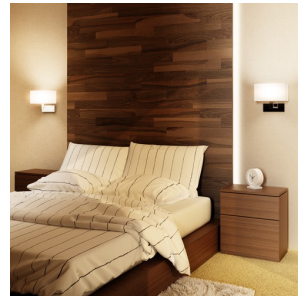

PLAZA WALL

Wall lamp with a textured textile shade.

RP EUR incl. VAT

R11981

PLAZA wall white chrome 230V E27 42W

98,00

3D model

PDF manual