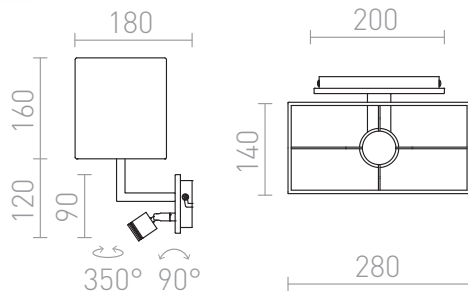

# PLAZA WITH READING LIGHT

**LED 42+3W 140 lm Ra 80**

Wall lamp with a textured textile shade and a 3W LED reading light, both of which can be controlled individually by separate switches on the base.

RP EUR incl. VAT

**R11982**

PLAZA wall with LED white chrome 230V E27  
LED 42+3W 3000K

**150,00**

 3D model

 manual

G13026