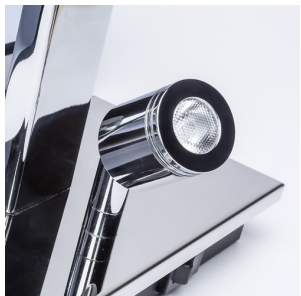

# PLAZA WITH READING LIGHT

**LED 42+3W 140 lm Ra 80**

Wall lamp with a textured textile shade and a 3W LED reading light, both of which can be controlled individually by separate switches on the base.

RP EUR incl. VAT

**R11982**

PLAZA wall with LED white chrome 230V E27  
LED 42+3W 3000K

**150,00**

 3D model

 manual

G13026