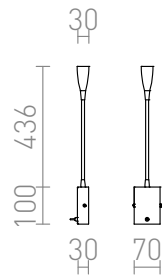

POINT

LED 3W 240 lm Ra 80

LED spotlight on gooseneck and with a toggle switch located on the bottom of the base.

RP EUR incl. VAT

R11758

POINT wall matt nickel 230V LED 3W 40°
3000K

68,00

40°