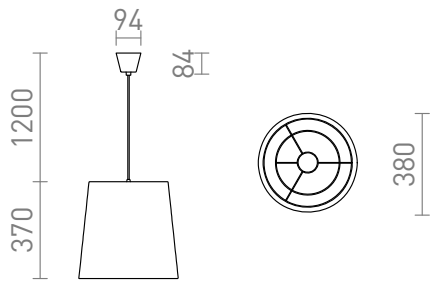

POLLOCK

Textile pendent lamp with a suspended grey diffuser.

RP EUR incl. VAT

R13280

POLLOCK pendent white/light grey 230V E27
28W

68,00

3D model

120