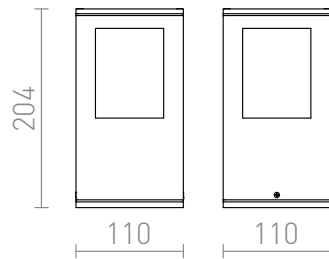

PONDER 20

IP44

Outdoor die-cast aluminum light with shades of satin glass. Can be installed as a wall light or bollard.

RP EUR incl. VAT

R10367	PONDER 20 wall or bollard black 230V E27 18W IP44	68,00
R10368	PONDER 20 wall or bollard silver grey 230V E27 18W IP44	68,00