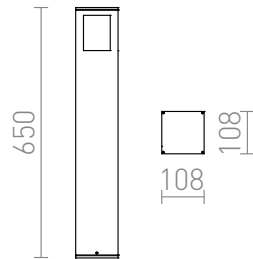

PONDER 65

IP44

Outdoor bollard for E27 energy efficient light sources and with shades of satin glass.

RP EUR incl. VAT

R10433

PONDER 65 bollard black 230V E27 18W IP44

120,00

 3D model