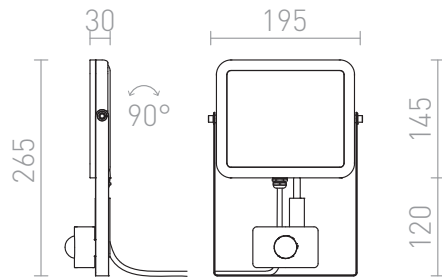

PONTA SENSOR

LED 30W 2700 lm Ra 80

Flat reflector in black with integrated LED and motion sensor. The cable has no plug.

RP EUR incl. VAT

R12982

PONTA with sensor black 230V LED 30W 120°
IP54 3000K

78,00

IP54

 3D model

 manual