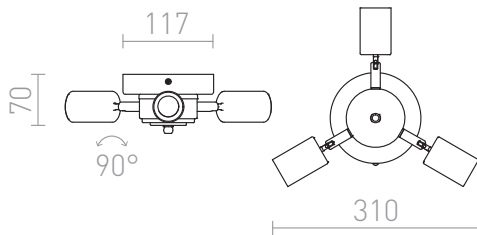

# POSTE

Chrome-plated ceiling base with three adjustable E27 sockets. For textile shades larger than 30 cm. Suitable shades are: DELI 55/30, DOUBLE 55/30, RON 55/30, RON 60/19, TEMPO 50/19.

RP EUR incl. VAT

**R11799**

POSTE ceiling base chrome 230V E27 3x20W

**58,00**

 3D model

 manual

G13026