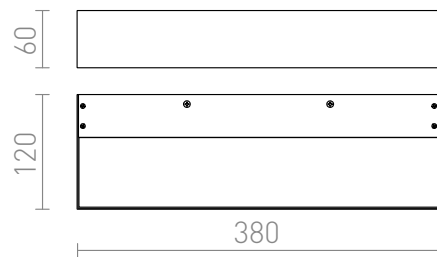

3D model

manual

.ies data