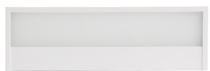

PRIO LED 62

LED 33W 720 lm Ra 80

Wall light of aluminum with integrated LED, for UP/DOWN illumination. Available in two different colors. Not to be used as a shelf!

RP EUR incl. VAT

R12091	PRIO LED 62 wall white 230V LED 33W 3000K	178,00
R12092	PRIO LED 62 wall brushed aluminum 230V LED 33W 3000K	178,00