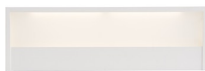

PRIO LED 62

LED 33W 720 lm Ra 80

Wall light of aluminum with integrated LED, for UP/DOWN illumination. Available in two different colors. Not to be used as a shelf!

RP EUR incl. VAT

R12091	PRIO LED 62 wall white 230V LED 33W 3000K	178,00
R12092	PRIO LED 62 wall brushed aluminum 230V LED 33W 3000K	178,00