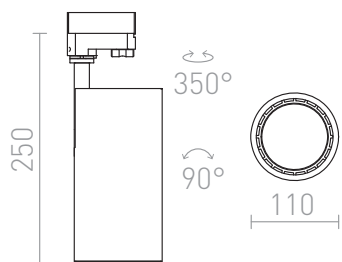

# PRODIGI L

**LED 30W 2700 lm Ra 80**

Reflector luminaire for three-ring, including 30W LED.

RP EUR incl. VAT

**R12049**

PRODIGI L for 3-circuit tracks white 230V  
LED 30W 36° 3000K

**229,00**

36°

90°

1,65

3D model

PDF manual