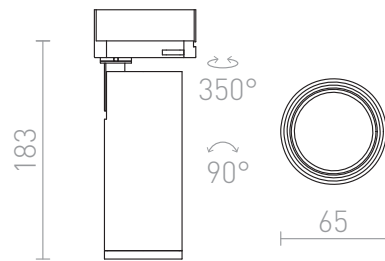

PRODIGI S

LED 10W 1000 lm Ra 80

Cylindrical spotlight for 3-circuit tracks. The light is available in a 10W or 30W LED version.

RP EUR incl. VAT

R13000	PRODIGI S for 3-circuit tracks white 230V LED 10W 36° 3000K	129,00
R13001	PRODIGI S for 3-circuit tracks black 230V LED 10W 36° 3000K	129,00

 3D model  manual