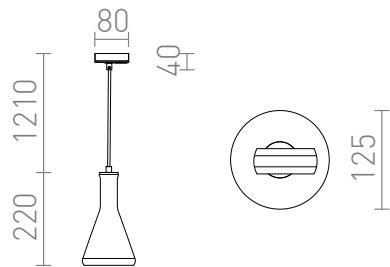

PULIRE CON FOR 1-CIRCUIT TRACKS

Retro-style pendent of tinted glass with an adapter for 1-circuit tracks.

RP EUR incl. VAT

R13209

PULIRE CON for 1-circuit tracks opal-colored glass/wood 230V E14 28W

120,00

3D model

manual

G11849