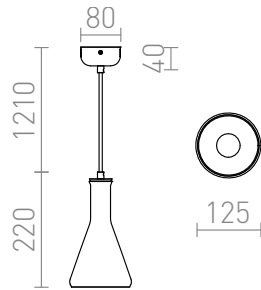

# PULIRE CON

Retro-style pendent of tinted glass for light sources with E14 fitting.

RP EUR incl. VAT

**R12663**

PULIRE CON pendent opal-colored  
glass/wood/chrome 230V E14 28W

**78,00**

 3D model

 manual