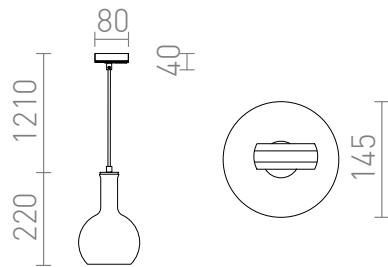

# PULIRE RD FOR 1-CIRCUIT TRACKS

Retro-style pendent of tinted glass with an adapter for 1-circuit tracks.

RP EUR incl. VAT

**R13210**

PULIRE RD for 1-circuit tracks opal-colored glass/wood 230V E14 28W

**120,00**

 3D model

 manual

G11849