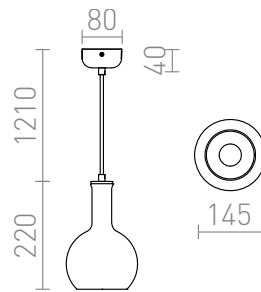

PULIRE RD

Retro-style pendent of tinted glass for light sources with E14 fitting.

RP EUR incl. VAT

R12664

PULIRE RD pendent opal-colored
glass/wood/chrome 230V E14 28W

78,00

3D model

115