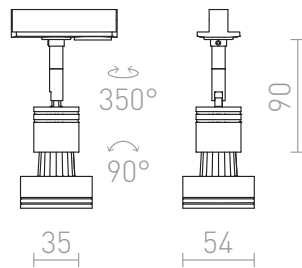

3D model

manual

G11841