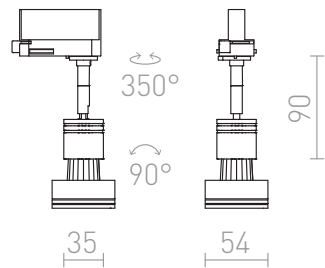

PURINA FOR 3-CIRCUIT TRACK

Spotlight with a GU10 socket for 3-circuit tracks available in three colors. Delivered with a decorative shade for light sources with 51mm reflectors. ES111 light sources can also be used.

RP EUR incl. VAT

| | | |
|---------------|---|--------------|
| R12317 | PURINA for 3-circuit tracks white 230V GU10 50W | 58,00 |
| R12318 | PURINA for 3-circuit tracks silver grey 230V GU10 50W | 58,00 |
| R12319 | PURINA for 3-circuit tracks black 230V GU10 50W | 58,00 |