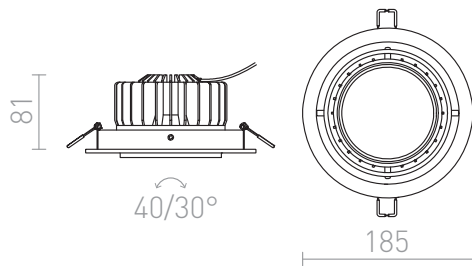

# QTEC

**LED 25W 1750 lm Ra 80**

Recessed light with integrated LED that can be tilted in two axes.

RP EUR incl. VAT

**R10393**

QTEC recessed white 230V/700mA LED 25W  
33° 3000K

**88,00**

3D model

PDF manual

33°

40/30°

.ies data