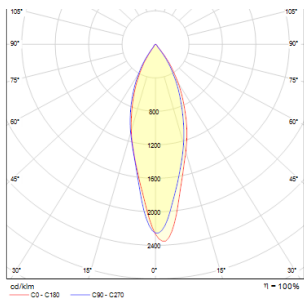

# QTEC

**LED 25W 1750 lm Ra 80**

Recessed light with integrated LED that can be tilted in two axes.

RP EUR incl. VAT

**R10393**

QTEC recessed white 230V/700mA LED 25W  
33° 3000K

**88,00**

3D model

PDF manual

33°

40/30°

.ies data