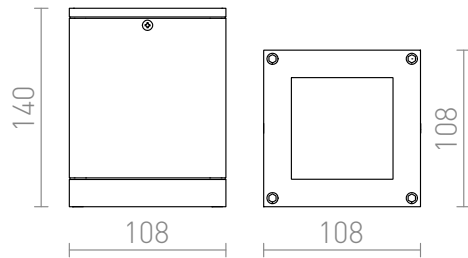

# QUADRA M

IP54

Outdoor ceiling light for PAR20 halogen light sources.

RP EUR incl. VAT

<b>R10385</b>	QUADRA M ceiling anthracite grey 230V E27 75W IP54	<b>48,00</b>
<b>R10386</b>	QUADRA M ceiling silver grey 230V E27 75W IP54	<b>48,00</b>

 3D model

 manual

G13020