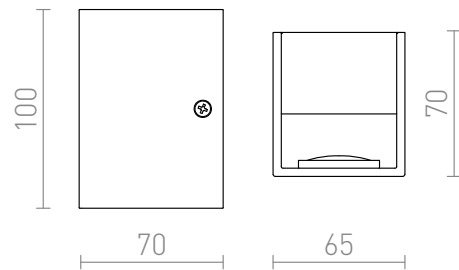

# QUENTIN

LED 5W 650 lm Ra 80

Rectangular wall light with integrated LED for UP/DOWN illumination.

RP EUR incl. VAT

**R12597**

QUENTIN wall white 230V LED 5W 3000K

**48,00**

3D model