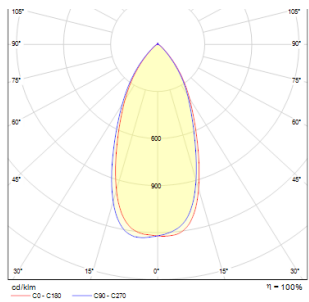

# QUICK 26

LED 26W Im Ra 80

Spotlight of aluminum with a fixed high-output integrated LED. Driver included.

RP EUR incl. VAT

**R10161**

QUICK 26 fixed aluminum 230V/720mA LED  
26W 3000K

**48,00**

3D model