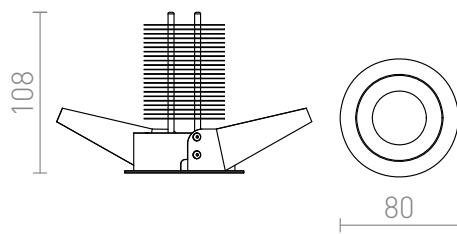

# QUICK 26

LED 26W Im Ra 80

Spotlight of aluminum with a fixed high-output integrated LED. Driver included.

RP EUR incl. VAT

**R10161**

QUICK 26 fixed aluminum 230V/720mA LED  
26W 3000K

**48,00**

3D model