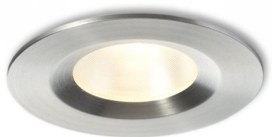

# QUICK 26

LED 26W Im Ra 80

Spotlight of aluminum with a fixed high-output integrated LED. Driver included.

RP EUR incl. VAT

**R10161**

QUICK 26 fixed aluminum 230V/720mA LED  
26W 3000K

**48,00**

3D model