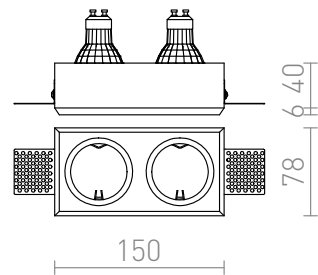

QUO R II

Plaster light with two round holes and no frame. The surface can be colored with interior paint. Drywall installations only.

RP EUR incl. VAT

R12900

QUO R II recessed plaster 230V GU10 2x35W

28,00

3D model

manual

G11841