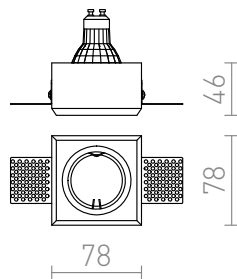

QUO R

Plaster light with round hole and no trim. The surface can be colored with interior paint. Installation in drywall only.

RP EUR incl. VAT

R12361

QUO R recessed plaster 230V GU10 35W

15,50

3D model

PDF manual