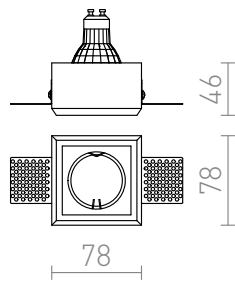

QUO SQ I

Plaster light with square hole and no frame. The surface can be colored with interior paint. Installation in drywall only.

RP EUR incl. VAT

R12360

QUO SQ I recessed plaster 230V GU10 35W

15,50

3D model