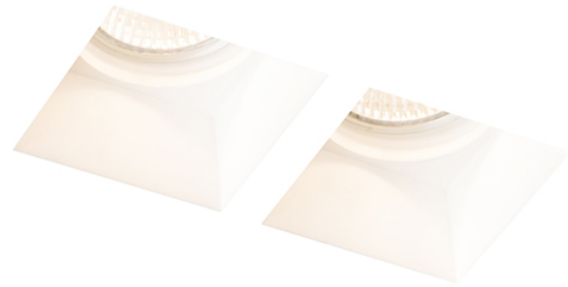

QUO SQ II

Plaster light with two square holes and no frame. The surface can be colored with interior paint. Installation in drywall only.

RP EUR incl. VAT

R13126

QUO SQ II recessed plaster 230V GU10
2x35W