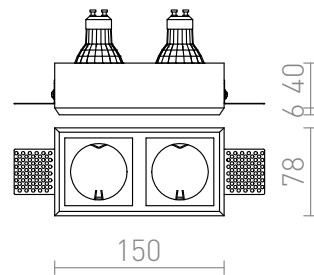

QUO SQ II

Plaster light with two square holes and no frame. The surface can be colored with interior paint. Installation in drywall only.

RP EUR incl. VAT

R13126

QUO SQ II recessed plaster 230V GU10
2x35W

28,00

3D model

manual

8/15

0,80

G11841