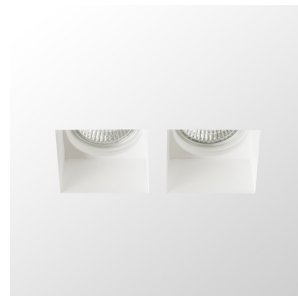

3D model

manual

8/15

0,80

G11841