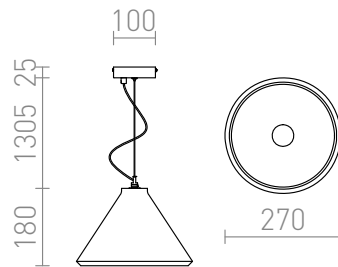

RADICAL

Solid concrete pendent light suspended by a wire separated from the cable, for E27 light sources.

RP EUR incl. VAT

R12416

RADICAL pendent concrete 230V E27 28W

78,00

3D model

manual