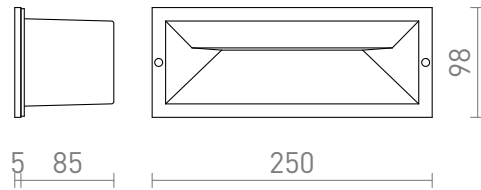

RAGG

LED 12W 406 lm Ra 80

Recessed outdoor wall light for pathway illumination.

RP EUR incl. VAT

R13620	RAGG recessed white 230V LED 12W IP65 3000K	78,00
R13621	RAGG recessed black 230V LED 12W IP65 3000K	78,00

IP65