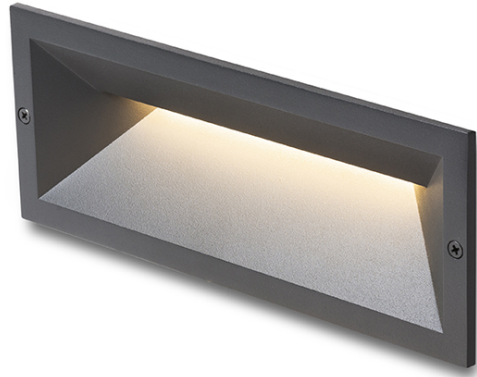

NEW

RAGG

LED 12W 406 lm Ra 80

Recessed outdoor wall light for pathway illumination.

RP EUR incl. VAT

R13620	RAGG recessed white 230V LED 12W IP65 3000K	78,00
R13621	RAGG recessed black 230V LED 12W IP65 3000K	78,00