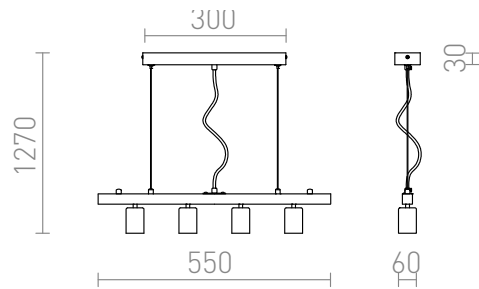

RALLONG IV PENDENT

Suspended chrome-plated base for oblong textile shades CASUAL 90 and LOPE 80.

RP EUR incl. VAT

R11796

RALLONG IV pendent ceiling base chrome
230V E27 4x42W

78,00

3D model

manual