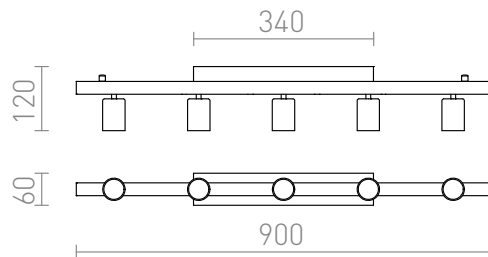

RALLONG V CEILING

Ceiling base for oblong textile shades. RALLONG 4 combines with CASUAL 90 and LOPE 80 shades. RALLONG 5 can be combined with CASUAL 120 and LOPE 120 shades.

RP EUR incl. VAT

R11797

RALLONG V ceiling base chrome 230V E27
5x42W

78,00

3D model

manual

G13026