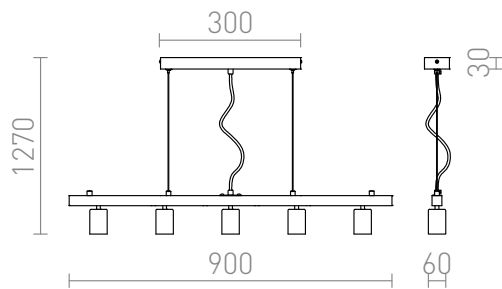

RALLONG V PENDENT

Suspended base for oblong textile shades. RALLONG 4 combines with CASUAL 90 and LOPE 80 shades. RALLONG 5 can be combined with CASUAL 120 and LOPE 120 shades.

RP EUR incl. VAT

R11798

RALLONG V pendent ceiling base chrome
230V E27 5x42W

120,00

3D model

manual

G13026