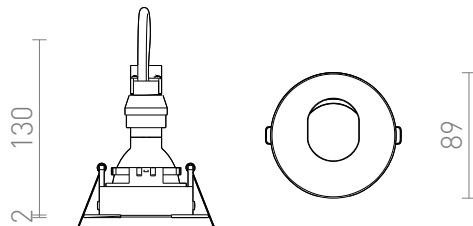

# RAQ

Recessed spotlight for drywall installation, with GU10 socket.

RP EUR incl. VAT

**R13287**

RAQ fixed white 230V GU10 35W

**11,00**

 3D model

 manual

7,2

0,22

G11841